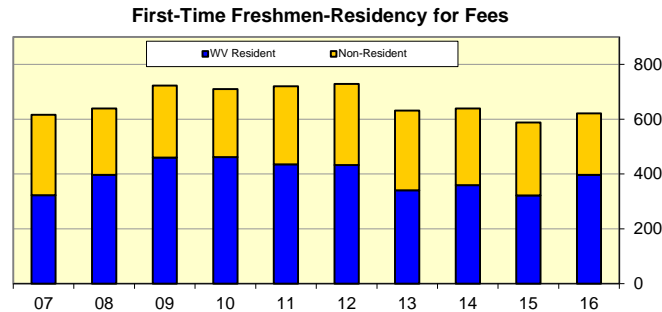

Potomac State College of West Virginia University -- Decade Reports

Enrollment WVU - Potomac State College

Term	WV Resident	Non-Resident
Fall 2016	1,074	375
Fall 2015	1,003	472
Fall 2014	1,194	346
Fall 2013	1,144	516
Fall 2012	1,279	502
Fall 2011	1,333	467
Fall 2010	1,385	451
Fall 2009	1,379	431
Fall 2008	1,173	409
Fall 2007	1,163	445

First-Time Freshmen WVU - Potomac State College

Term	WV Resident	Non-Resident
Fall 2016	397	224
Fall 2015	322	266
Fall 2014	359	280
Fall 2013	341	290
Fall 2012	433	296
Fall 2011	435	285
Fall 2010	462	248
Fall 2009	460	263
Fall 2008	397	242
Fall 2007	323	293