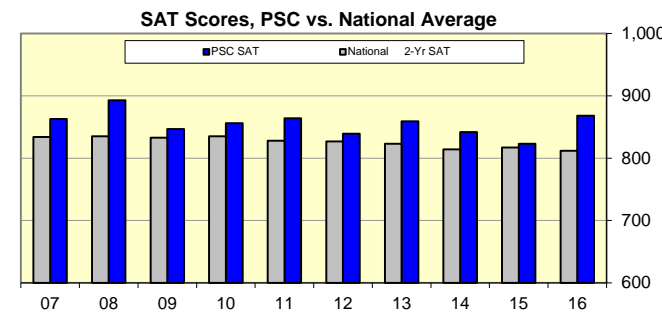

Term	PSC SAT	National 2-Yr SAT
Fall 2016	868	812
Fall 2015	823	817
Fall 2014	842	814
Fall 2013	859	823
Fall 2012	839	827
Fall 2011	864	828
Fall 2010	856	835
Fall 2009	847	833
Fall 2008	893	835
Fall 2007	863	834