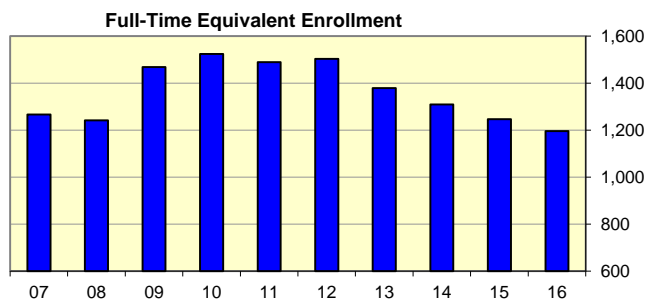

FTE Enrollment WVU - Potomac State College

Year	FTE
Fall 2016	1,196
Fall 2015	1,247
Fall 2014	1,309
Fall 2013	1,379
Fall 2012	1,503
Fall 2011	1,489
Fall 2010	1,524
Fall 2009	1,468
Fall 2008	1,242
Fall 2007	1,266