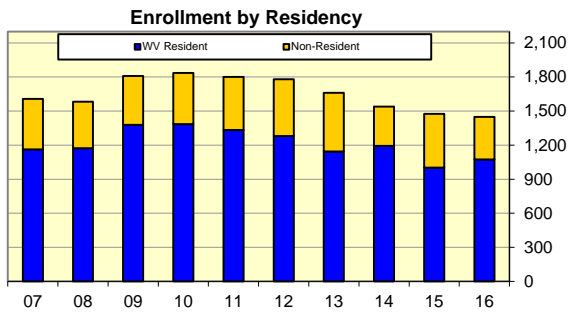

Potomac State College of West Virginia University -- Decade Reports

Enrollment WVU - Potomac State College

Term	WV Resident	Non-Resident
Fall 2016	1,074	375
Fall 2015	1,003	472
Fall 2014	1,194	346
Fall 2013	1,144	516
Fall 2012	1,279	502
Fall 2011	1,333	467
Fall 2010	1,385	451
Fall 2009	1,379	431
Fall 2008	1,173	409
Fall 2007	1,163	445

First-Time Freshmen WVU - Potomac State College

Term	WV Resident	Non-Resident
Fall 2016	397	224
Fall 2015	322	266
Fall 2014	359	280
Fall 2013	341	290
Fall 2012	433	296
Fall 2011	435	285
Fall 2010	462	248
Fall 2009	460	263
Fall 2008	397	242
Fall 2007	323	293