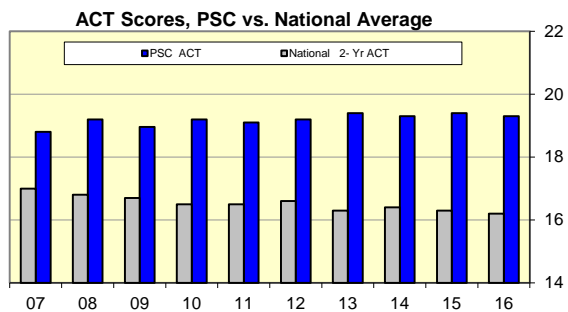

Profile of Entering Freshmen WVU - Potomac State College

Term	PSC ACT	National 2-Yr ACT
Fall 2016	19.3	16.2
Fall 2015	19.4	16.3
Fall 2014	19.3	16.4
Fall 2013	19.4	16.3
Fall 2012	19.2	16.6
Fall 2011	19.1	16.5
Fall 2010	19.2	16.5
Fall 2009	19.0	16.7
Fall 2008	19.2	16.8
Fall 2007	18.8	17.0