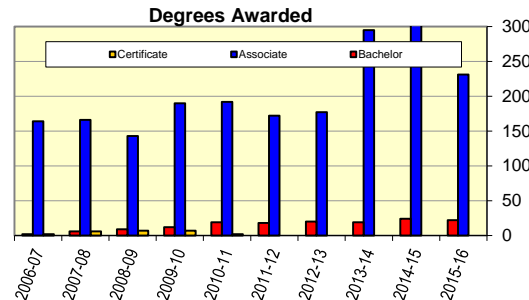

Degrees Awarded WVU - Potomac State College

Year	Certificate	Associate	Bachelor
2015-16	0	231	22
2014-15	0	328	24
2013-14	0	295	19
2012-13	0	177	20
2011-12	0	172	18
2010-11	2	192	19
2009-10	7	190	12
2008-09	7	143	9
2007-08	6	166	6
2006-07	2	164	2