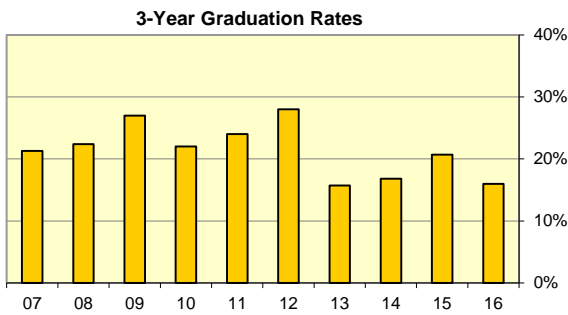

Graduation Rates WVU - Potomac State College

Reporting Year	Cohort Year	3 Year Grad Rate
Fall 2016	Fall 2012	16%
Fall 2015	Fall 2011	21%
Fall 2014	Fall 2010	17%
Fall 2013	Fall 2009	16%
Fall 2012	Fall 2008	28%
Fall 2011	Fall 2007	24%
Fall 2010	Fall 2006	22%
Fall 2009	Fall 2005	27%
Fall 2008	Fall 2004	22%
Fall 2007	Fall 2003	21%